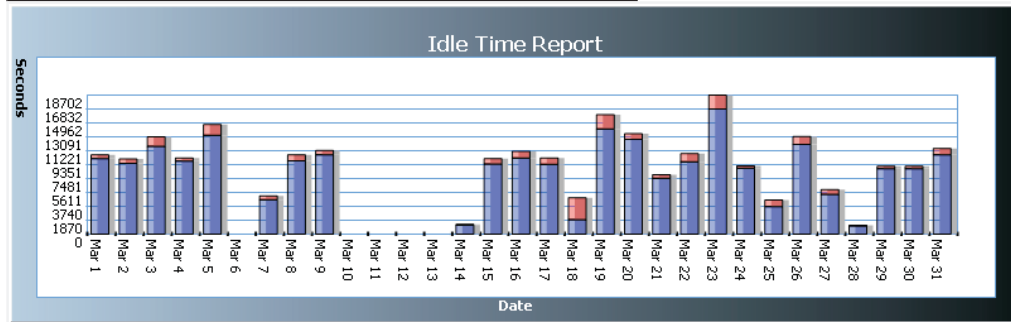

Vehicle ID FLEET1
Model Traverse
Model Year 2009
Serial Number 1GNER23D89S150694
Vehicle Group 9503 MINI VAN-LONG WB/PASSENGER
License Plate BFVK304
Driver Elgin McMillan
Supervisor McMillan,Elgin
Telepod State OK

Run Time Vs Idle Time	
Run Time	64:42:14
Idle Time	06:11:18
Total Time	70:53:32

LEGEND

Idle Time < 15 Minutes
15 Minutes > Idle Time < 30 Minutes
Idle Time > 30 Minutes

Time taken by server : 1 Seconds