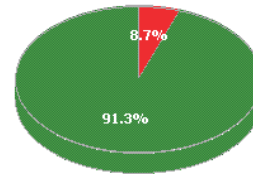

Vehicle ID FLEET1
Model Traverse
Model Year 2009
Serial Number 1GNER23D89S150694
Vehicle Group 9503 MINI VAN-LONG WB/PASSENGER
License Plate BFVK304
Driver Elgin McMillan
Supervisor McMillan,Elgin
Telepod State OK

Run Time Vs Idle Time	
Run Time	64:42:14
Idle Time	06:11:18
Total Time	70:53:32