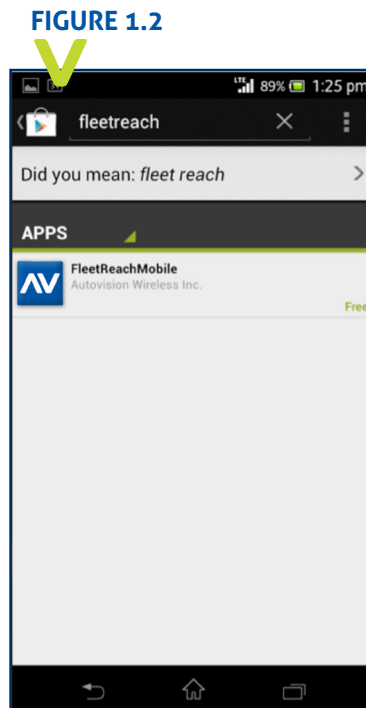

FIGURE 1.3

FIGURE 1.2