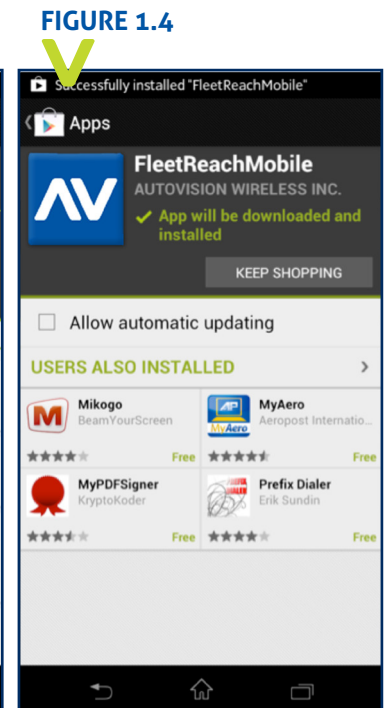

FleetReach® is a registered trademark of Autovision Wireless Inc.

How to install “FleetReach® Mobile” in your Android Mobile Device

GOOGLE PLAY APP

1. Launch the Google Play™ Store App from your device.
2. Click on the Search Option and type in “FleetReach®” in the search box. **FIG. 1.1**
3. To Install, simply click on the “Accept and Download” button. **FIG. 1.3**
4. The FleetReach® Mobile App should start installing. **FIG. 1.3**
5. Once completed you will see the FleetReach® Mobile App in your home screen. **FIG. 1.4**

Android is a trademark of Google Inc. Google Play is a trademark of Google Inc.

FIGURE 1.4