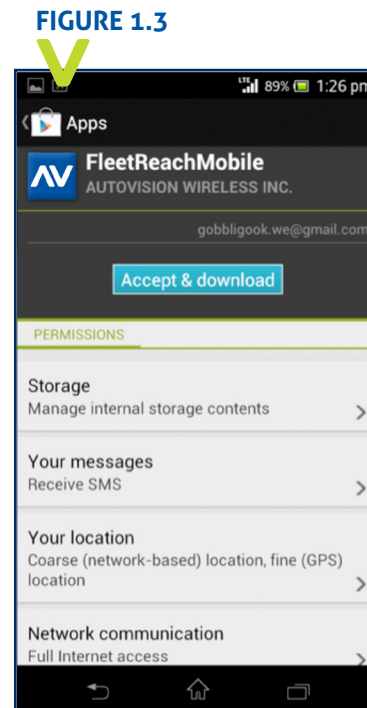

FIGURE 1.4

FIGURE 1.3